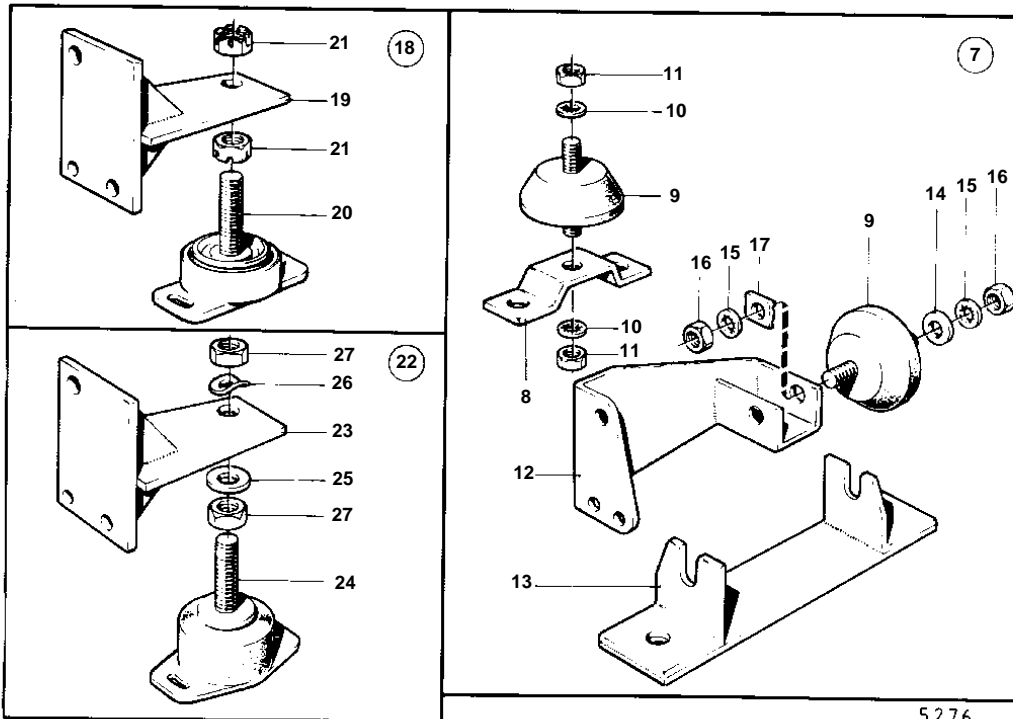

MB20A

5276

**MB20A**

REF	PART NO.	QTY	DESCRIPTION	NOTES
1		1	Bracket	P
		1	Bracket	S.B
2	940135	6	Hexagon screw	
3	941907	6	Spring washer	
4		1	Engine bracket	BB115B, AQ130C MO-15301/XXXX. BB115A MO-1400/XXXX.
		1	Engine bracket	BB115B, AQ130C MO-15301/XXXX. BB115A MO-1400/XXXX.
5	940115	4	Hexagon screw	BB115B, AQ130C MO-15301/XXXX. BB115A MO-1400/XXXX.
6	942336	4	Spring washer	BB115B, AQ130C MO-15301/XXXX. BB115A MO-1400/XXXX.
7		1	Engine suspension	
8		2	· ENGINE BRACKET	
9	323286	6	· Rubber cushion	
10		4	· Toothed washer	
11	955850	4	· Hexagon nut	
12		1	· ENGINE BRACKET	P
		1	· ENGINE BRACKET	S.B
13		2	· Anchorage	
14	955898	4	· Washer	
15		8	· Toothed washer	
16	955850	8	· Hexagon nut	
17		4	· U-member washer	