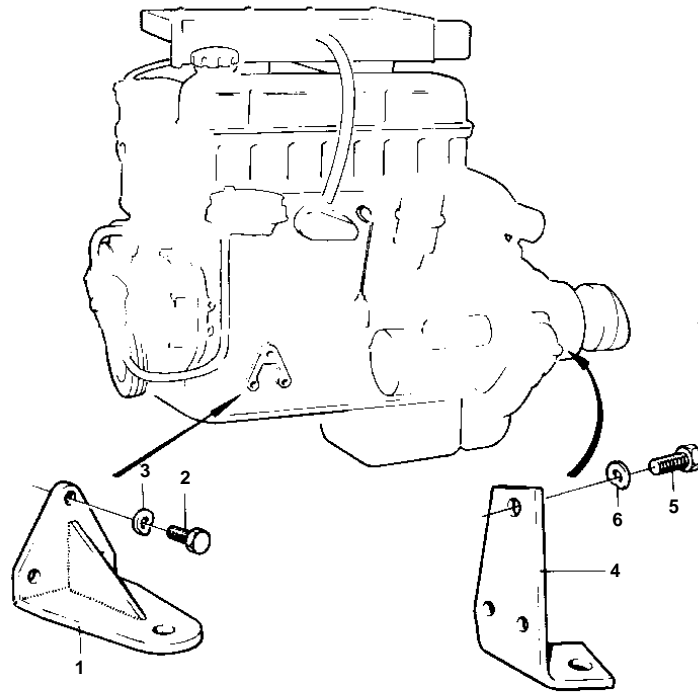

MB20A

5276

**MB20A**

REF	PART NO.	QTY	DESCRIPTION	NOTES
1		1	Bracket	P
		1	Bracket	S.B
2	940135	6	Hexagon screw	
3	941907	6	Spring washer	
4		1	Engine bracket	BB115B, AQ130C MO-15301/XXXX. BB115A MO-1400/XXXX.
		1	Engine bracket	BB115B, AQ130C MO-15301/XXXX. BB115A MO-1400/XXXX.
5	940115	4	Hexagon screw	BB115B, AQ130C MO-15301/XXXX. BB115A MO-1400/XXXX.
6	942336	4	Spring washer	BB115B, AQ130C MO-15301/XXXX. BB115A MO-1400/XXXX.
7		1	Engine suspension	
8		2	· ENGINE BRACKET	
9	323286	6	· Rubber cushion	
10		4	· Toothed washer	
11	955850	4	· Hexagon nut	
12		1	· ENGINE BRACKET	P
		1	· ENGINE BRACKET	S.B
13		2	· Anchorage	
14	955898	4	· Washer	
15		8	· Toothed washer	
16	955850	8	· Hexagon nut	
17		4	· U-member washer	